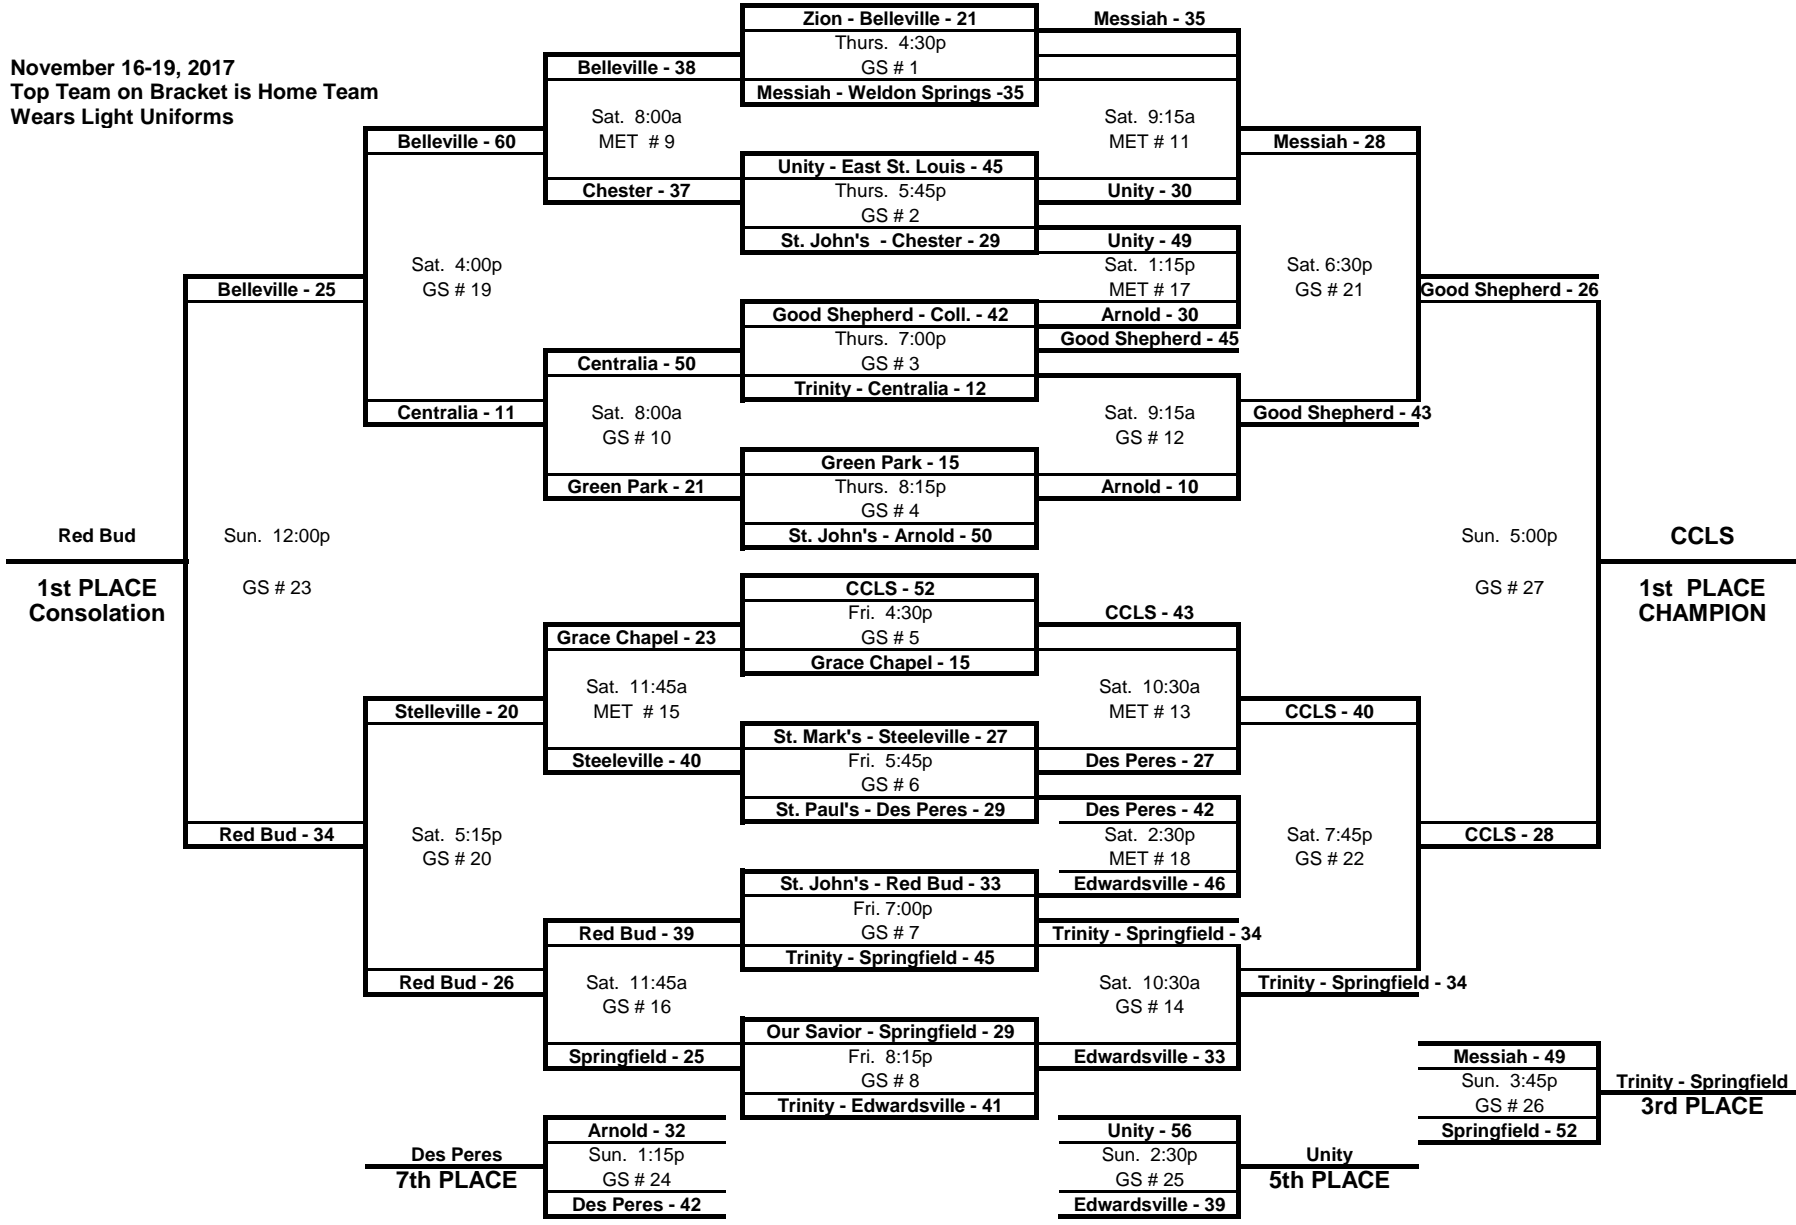

GOOD SHEPHERD LUTHERAN SCHOOL 30th ANNUAL INVITATIONAL TOURNAMENT SCHEDULE

November 16-19, 2017
Top Team on Bracket is Home Team
Wears Light Uniforms

GS = Good Shepherd Gym Collinsville

MET = Lutheran High Gym Edwardsville