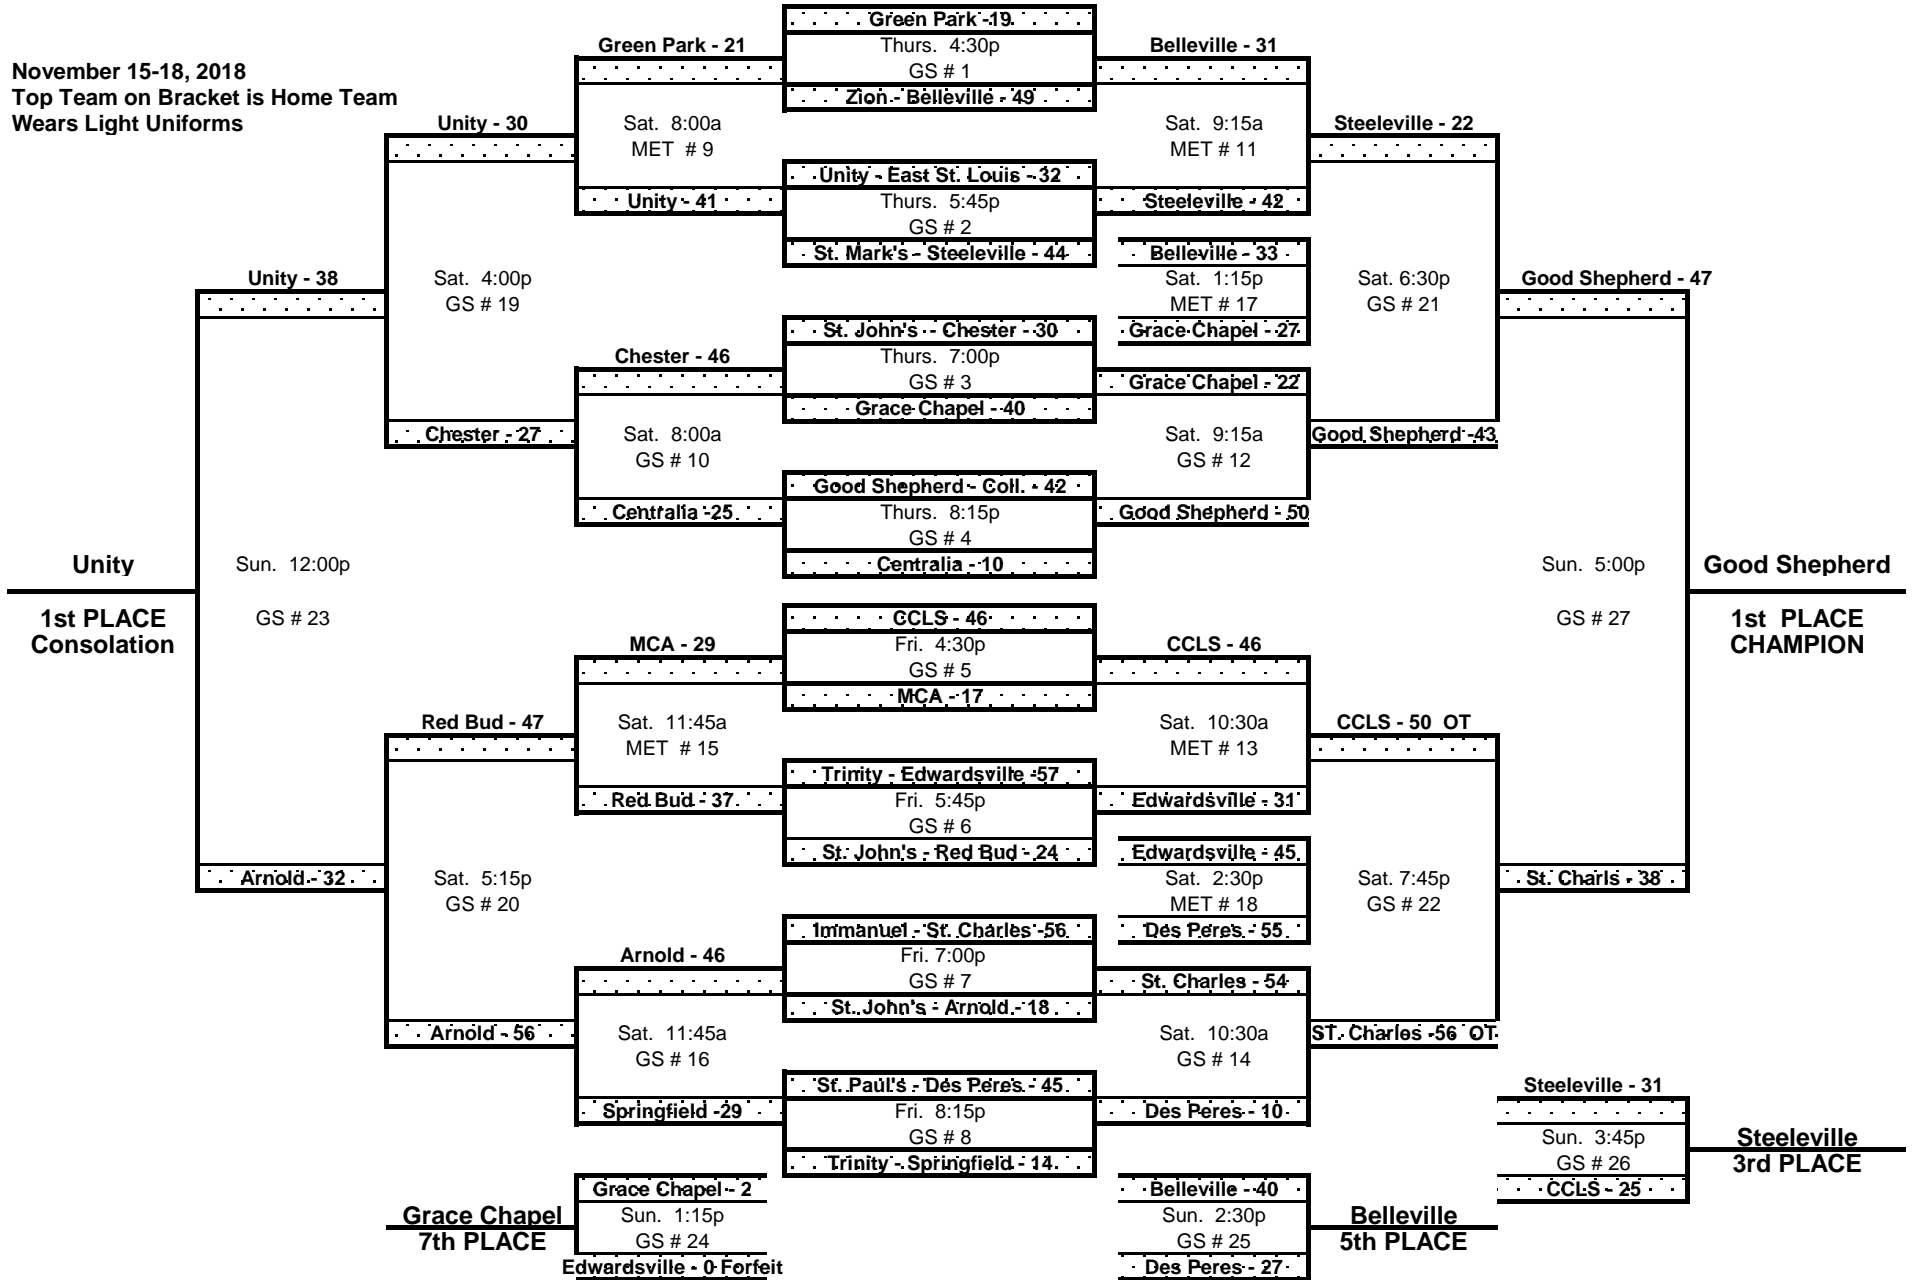

# GOOD SHEPHERD LUTHERAN SCHOOL 31st ANNUAL INVITATIONAL TOURNAMENT SCHEDULE

November 15-18, 2018  
 Top Team on Bracket is Home Team  
 Wears Light Uniforms

GS = Good Shepherd Gym Collinsville

MET = Lutheran High Gym Edwardsville