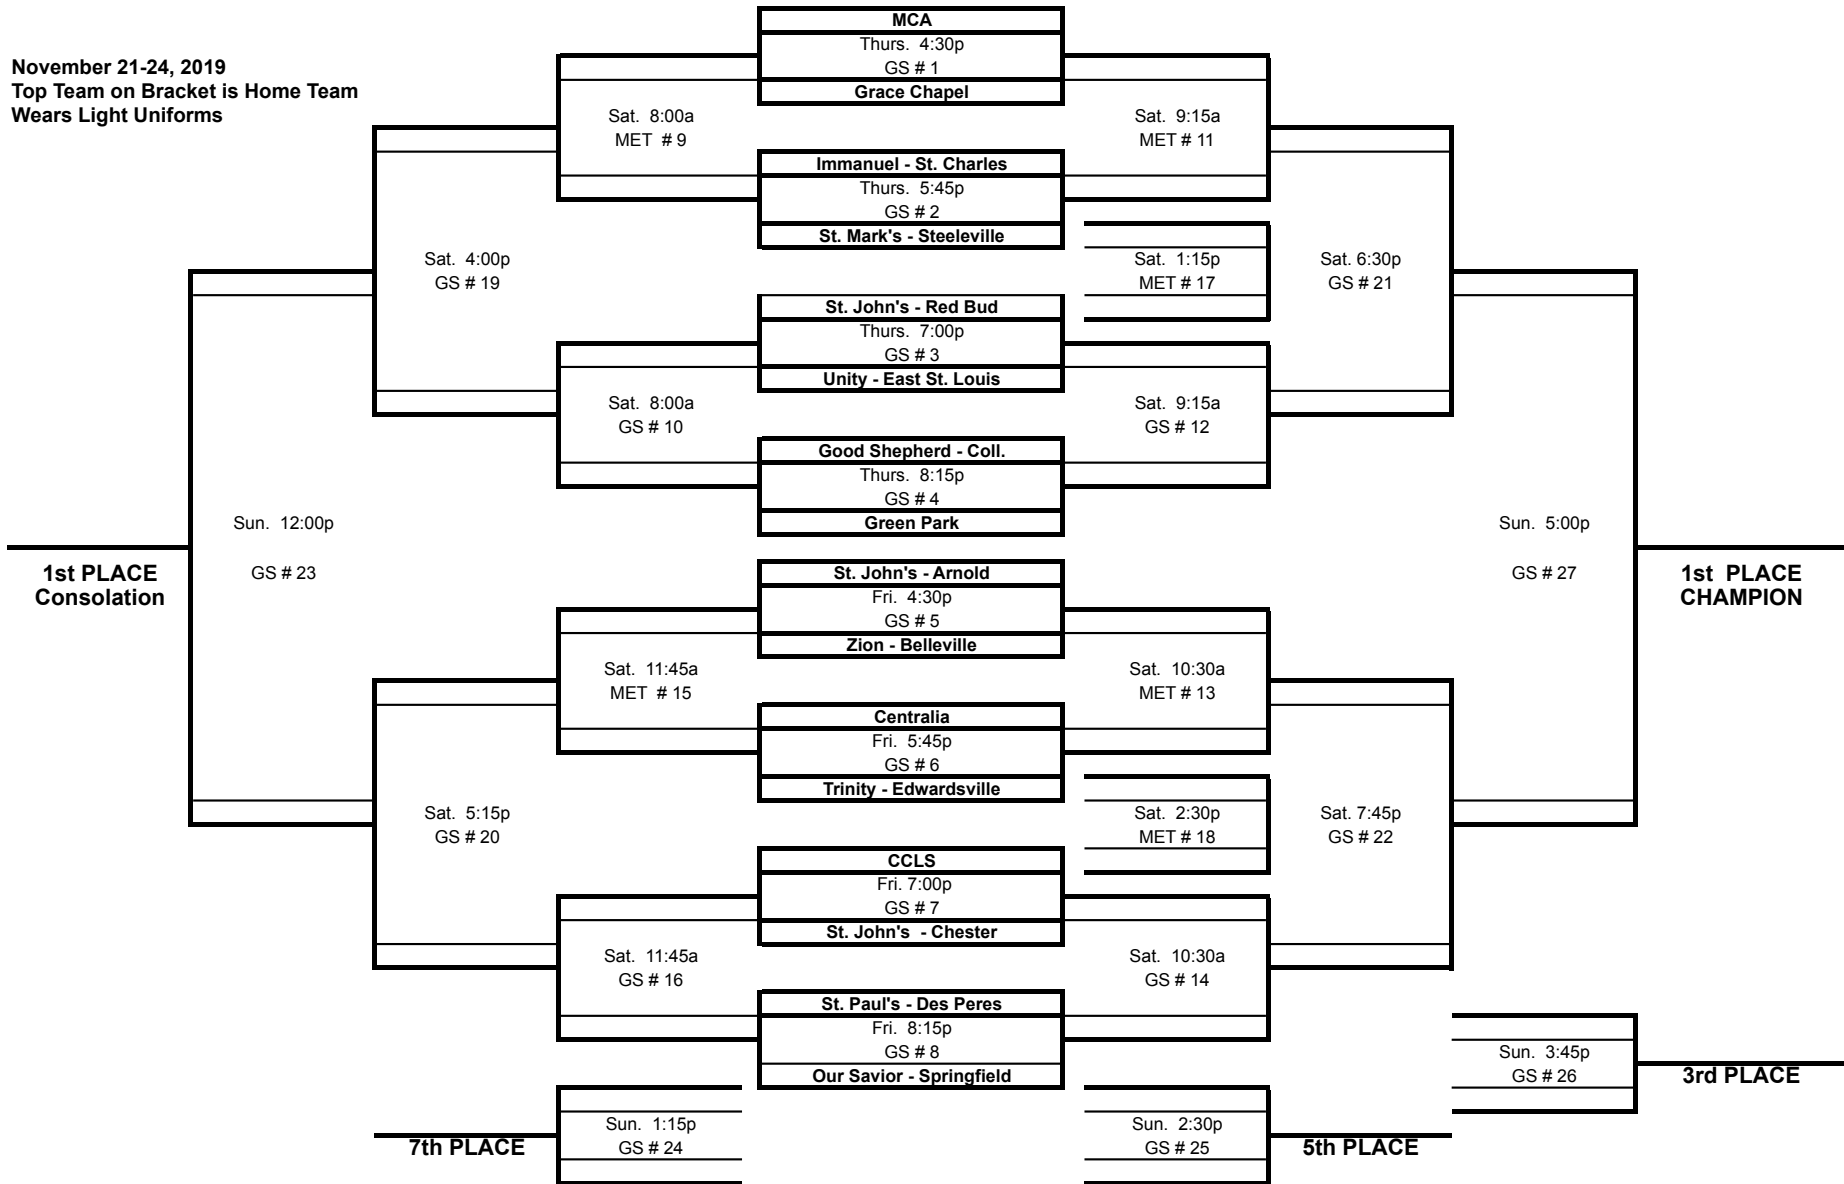

GOOD SHEPHERD LUTHERAN SCHOOL 32nd ANNUAL INVITATIONAL TOURNAMENT SCHEDULE

November 21-24, 2019
Top Team on Bracket is Home Team
Wears Light Uniforms

GS = Good Shepherd Gym Collinsville

MET = Lutheran High Gym Edwardsville