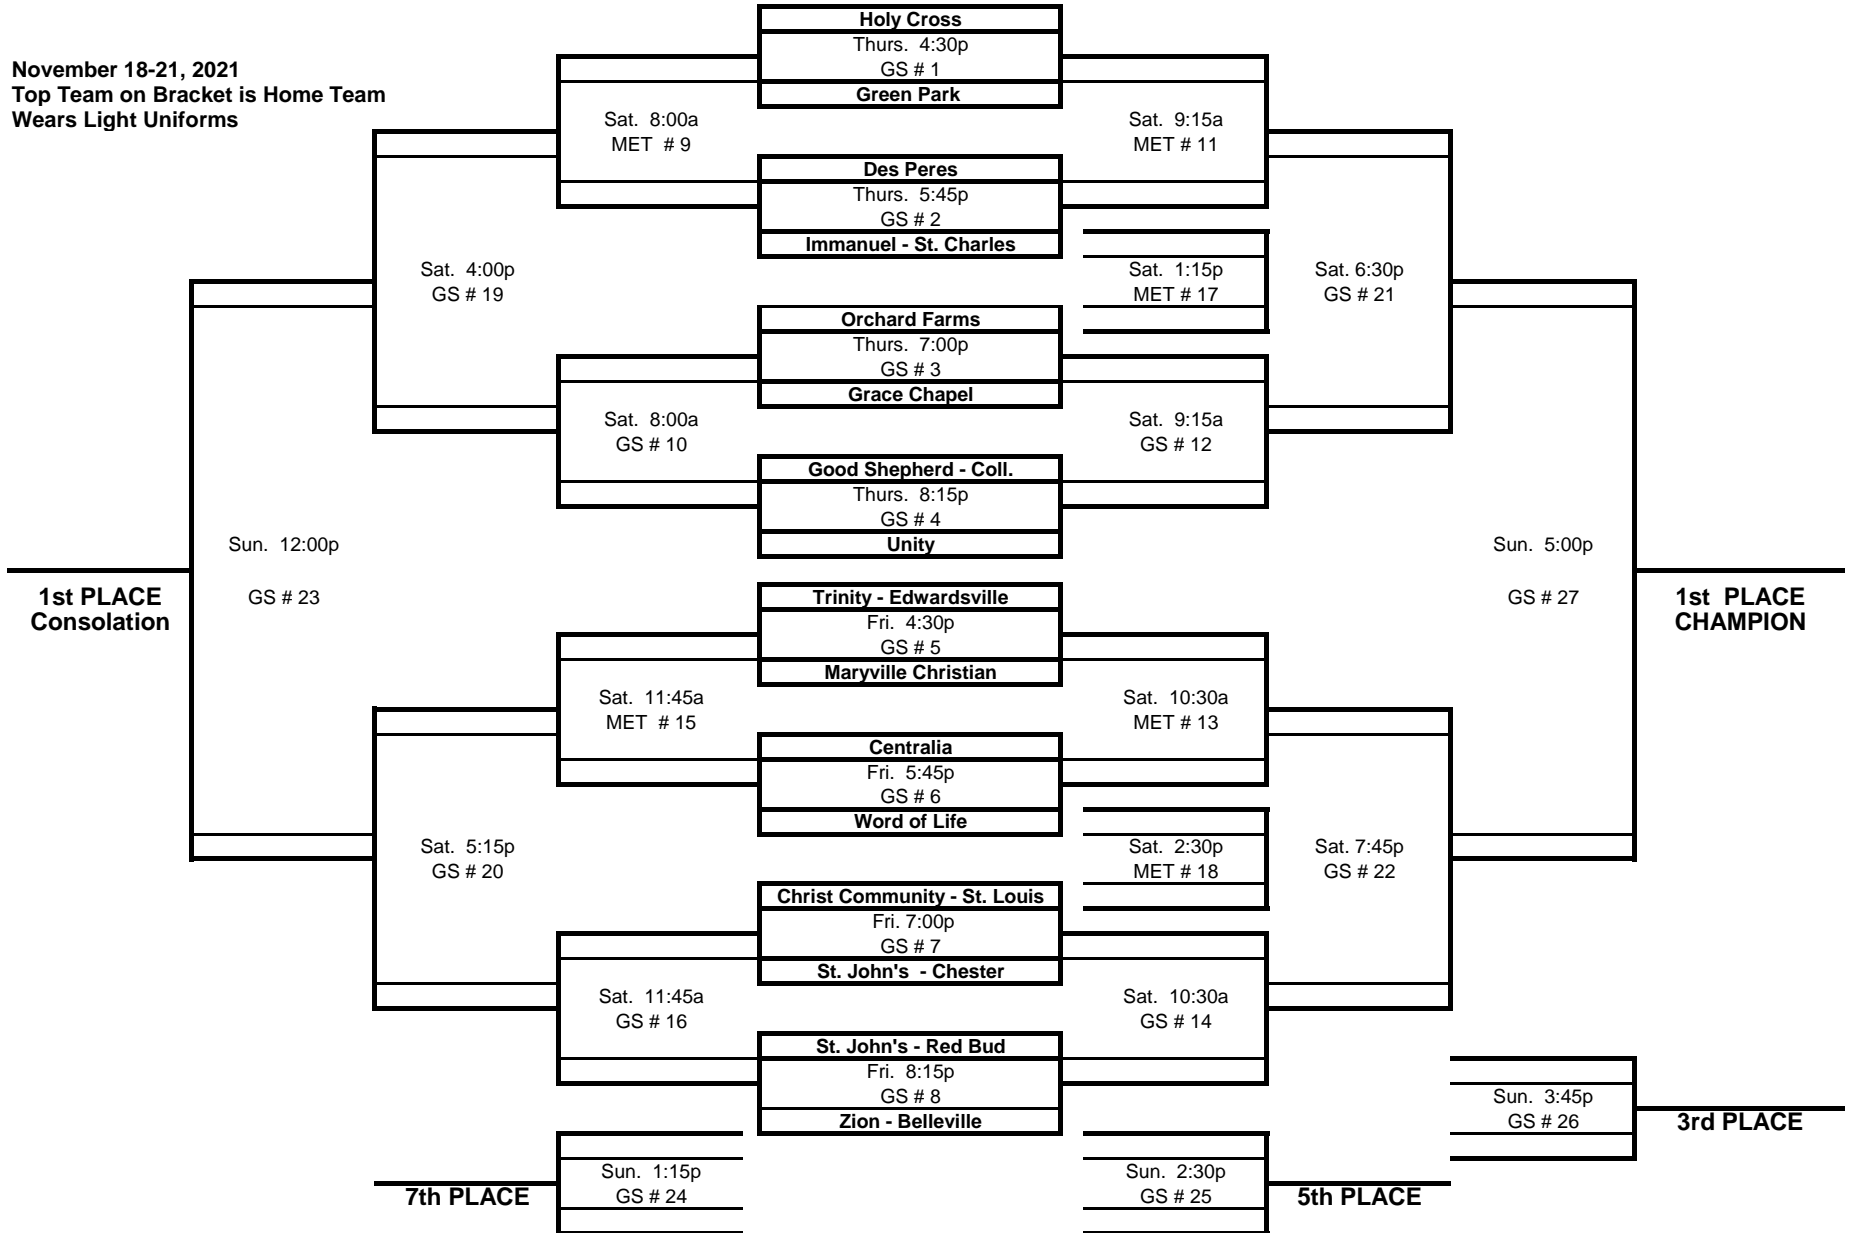

GOOD SHEPHERD LUTHERAN SCHOOL 33rd ANNUAL INVITATIONAL TOURNAMENT SCHEDULE

November 18-21, 2021
 Top Team on Bracket is Home Team
 Wears Light Uniforms

GS = Good Shepherd Gym Collinsville

MET = Lutheran High Gym Edwardsville