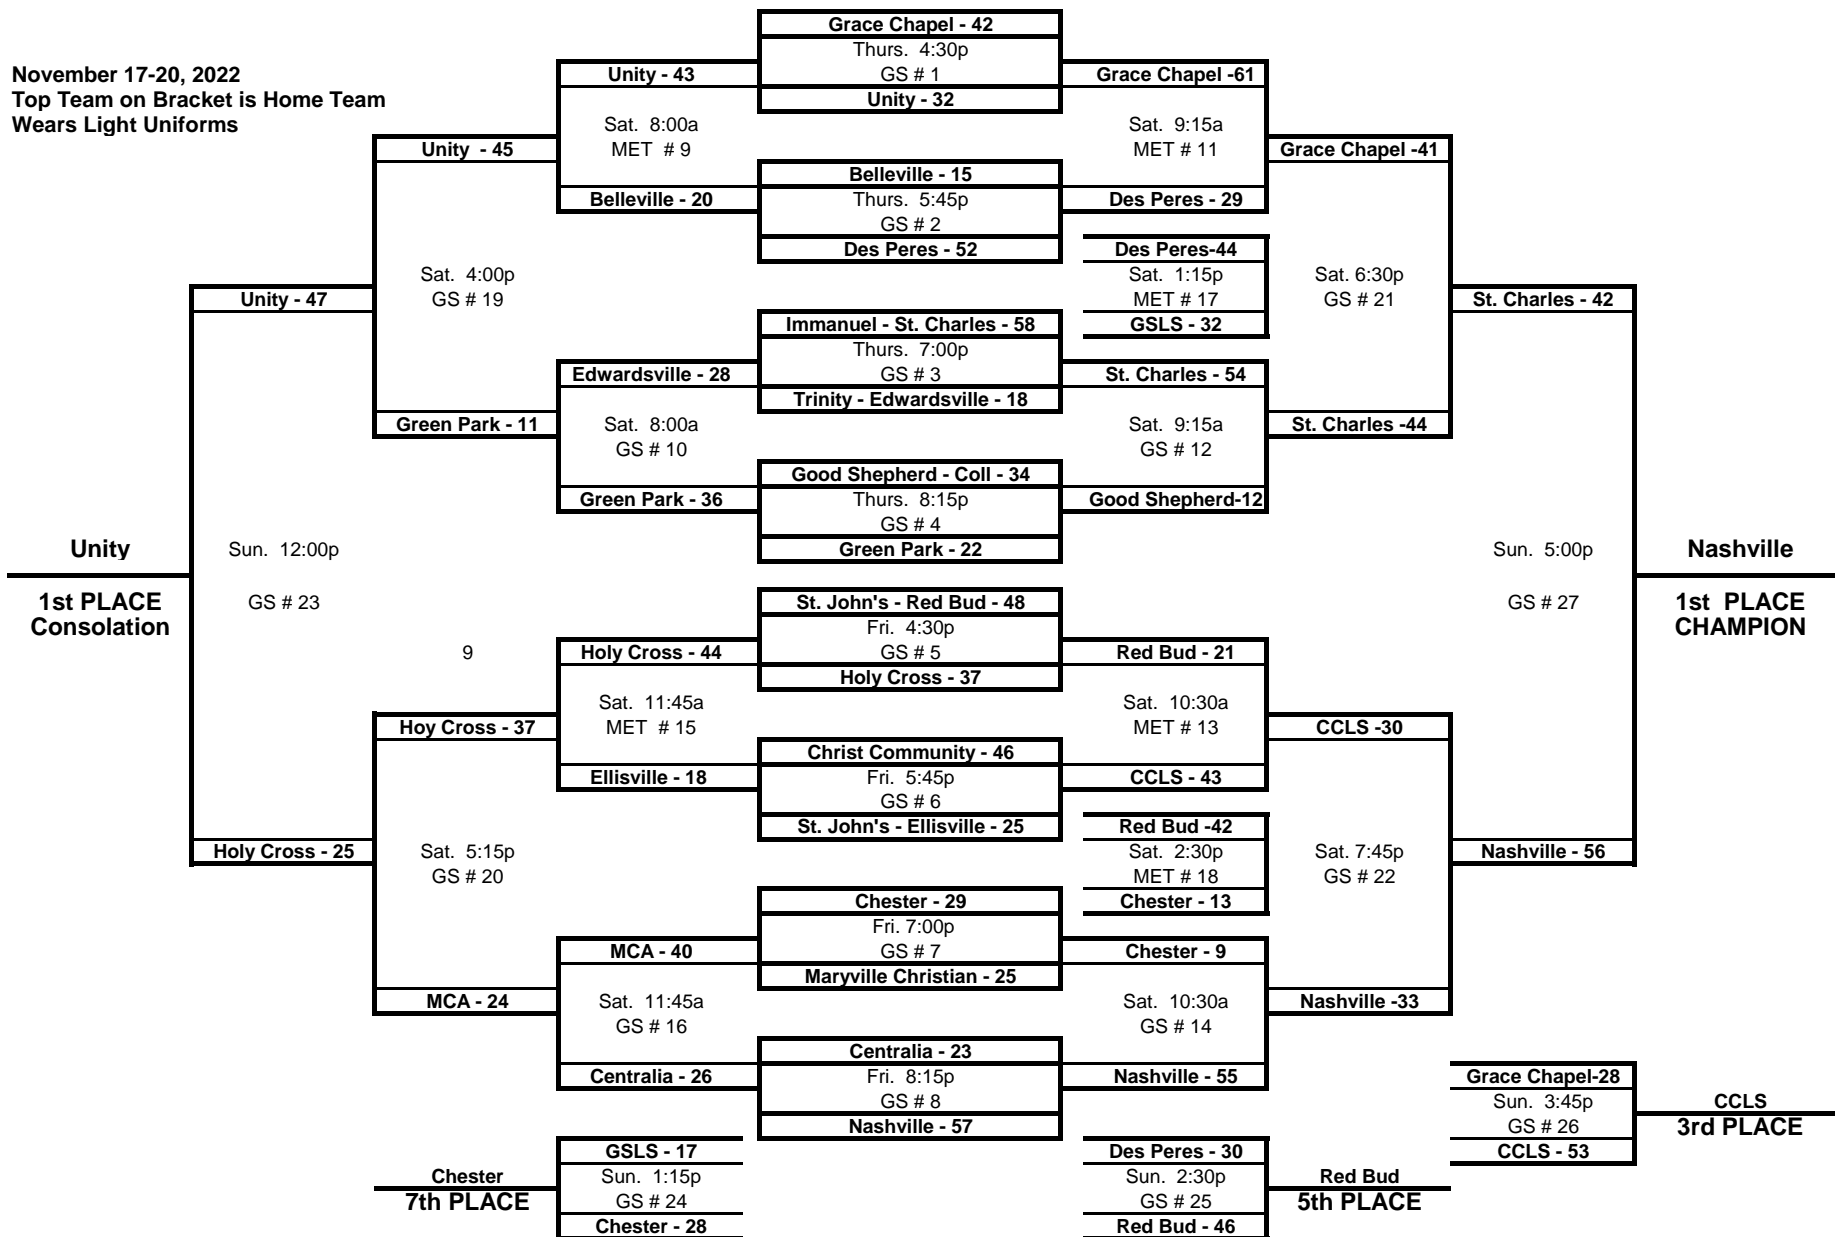

GOOD SHEPHERD LUTHERAN SCHOOL 34th ANNUAL INVITATIONAL TOURNAMENT SCHEDULE

November 17-20, 2022
 Top Team on Bracket is Home Team
 Wears Light Uniforms

GS = Good Shepherd Gym Collinsville

MET = Lutheran High Gym Edwardsville