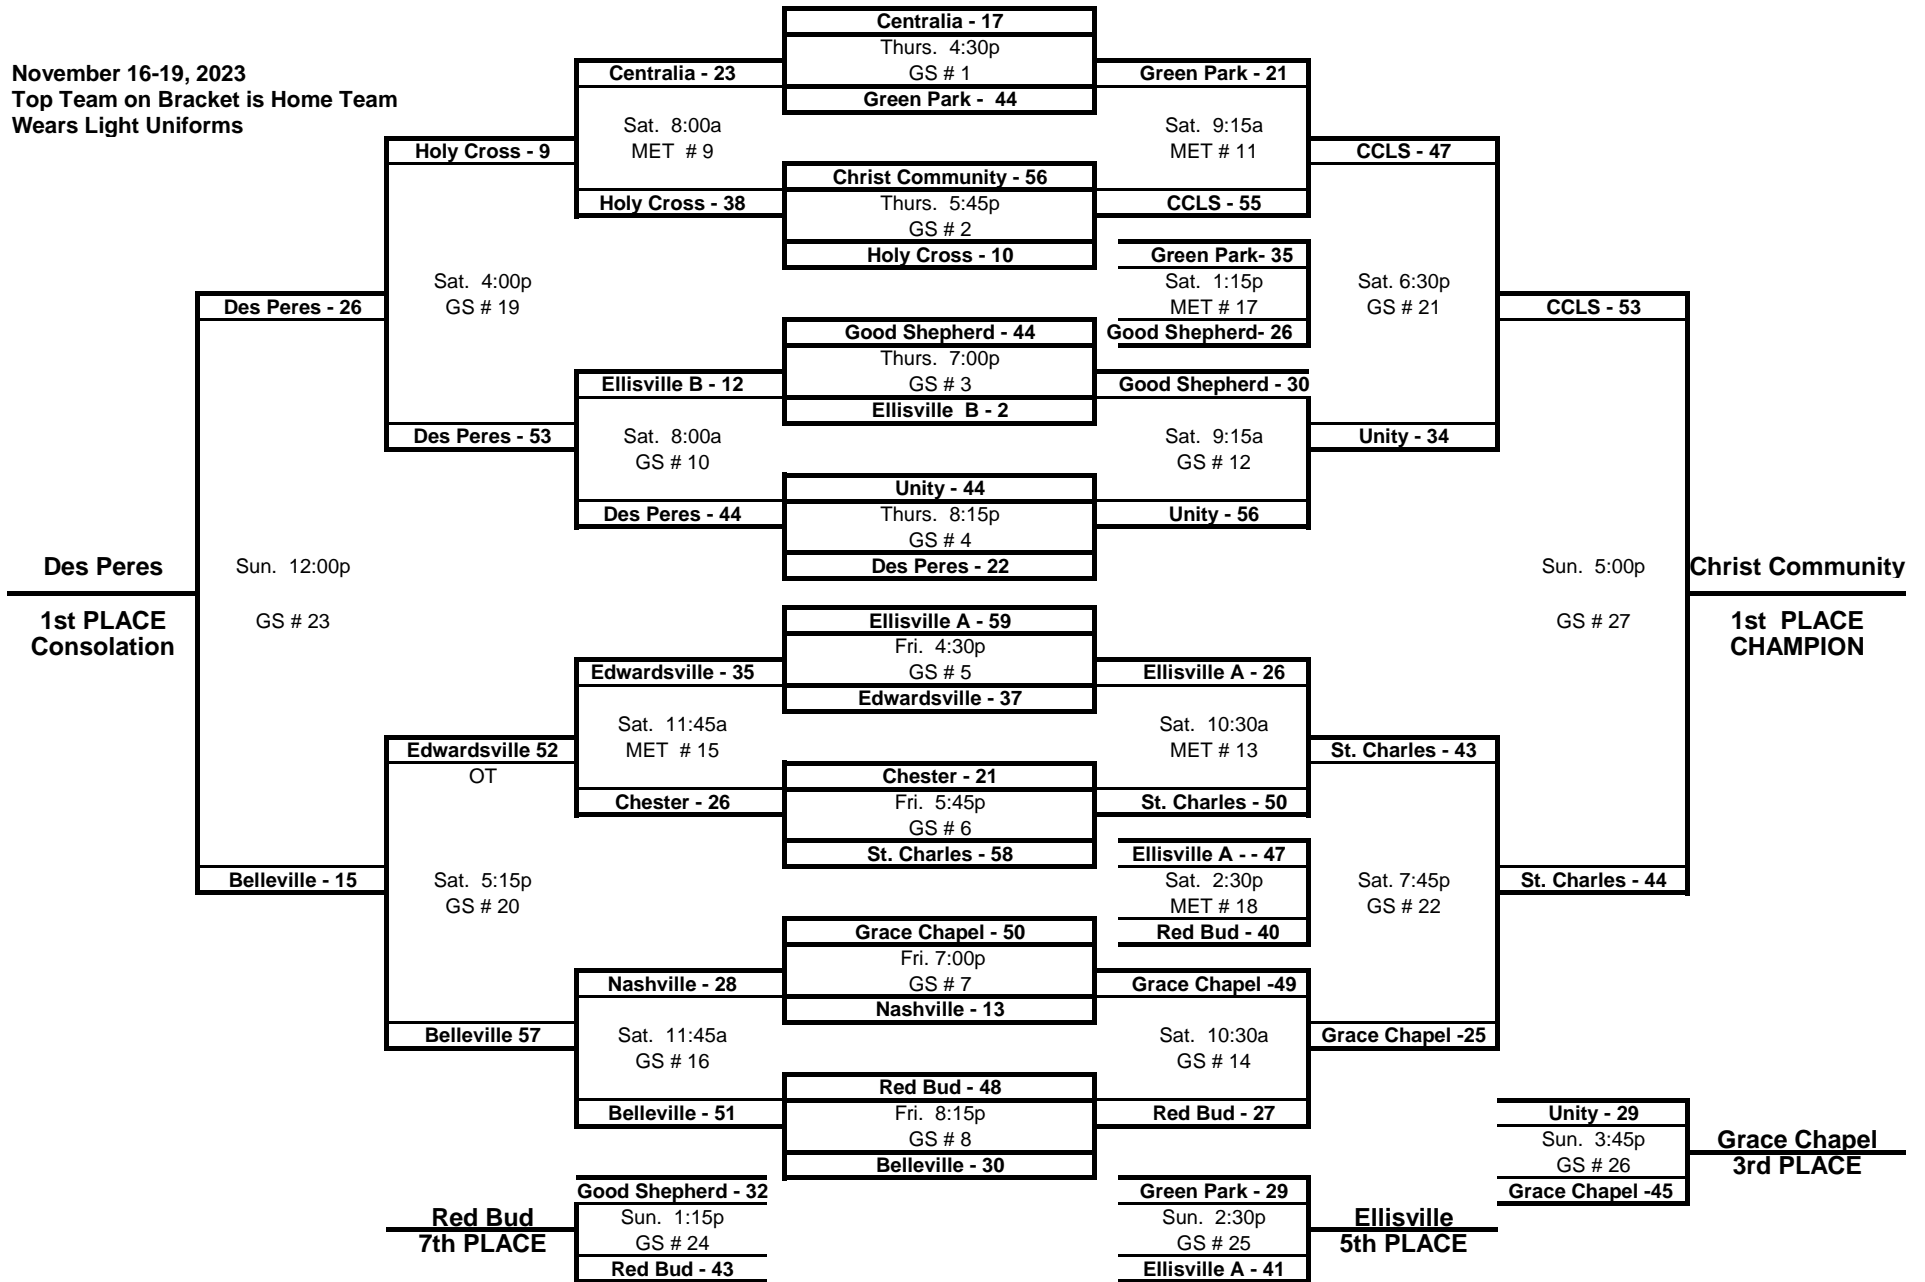

GOOD SHEPHERD LUTHERAN SCHOOL 35th ANNUAL INVITATIONAL TOURNAMENT SCHEDULE

November 16-19, 2023
 Top Team on Bracket is Home Team
 Wears Light Uniforms

GS = Good Shepherd Gym Collinsville

MET = Lutheran High Gym Edwardsville